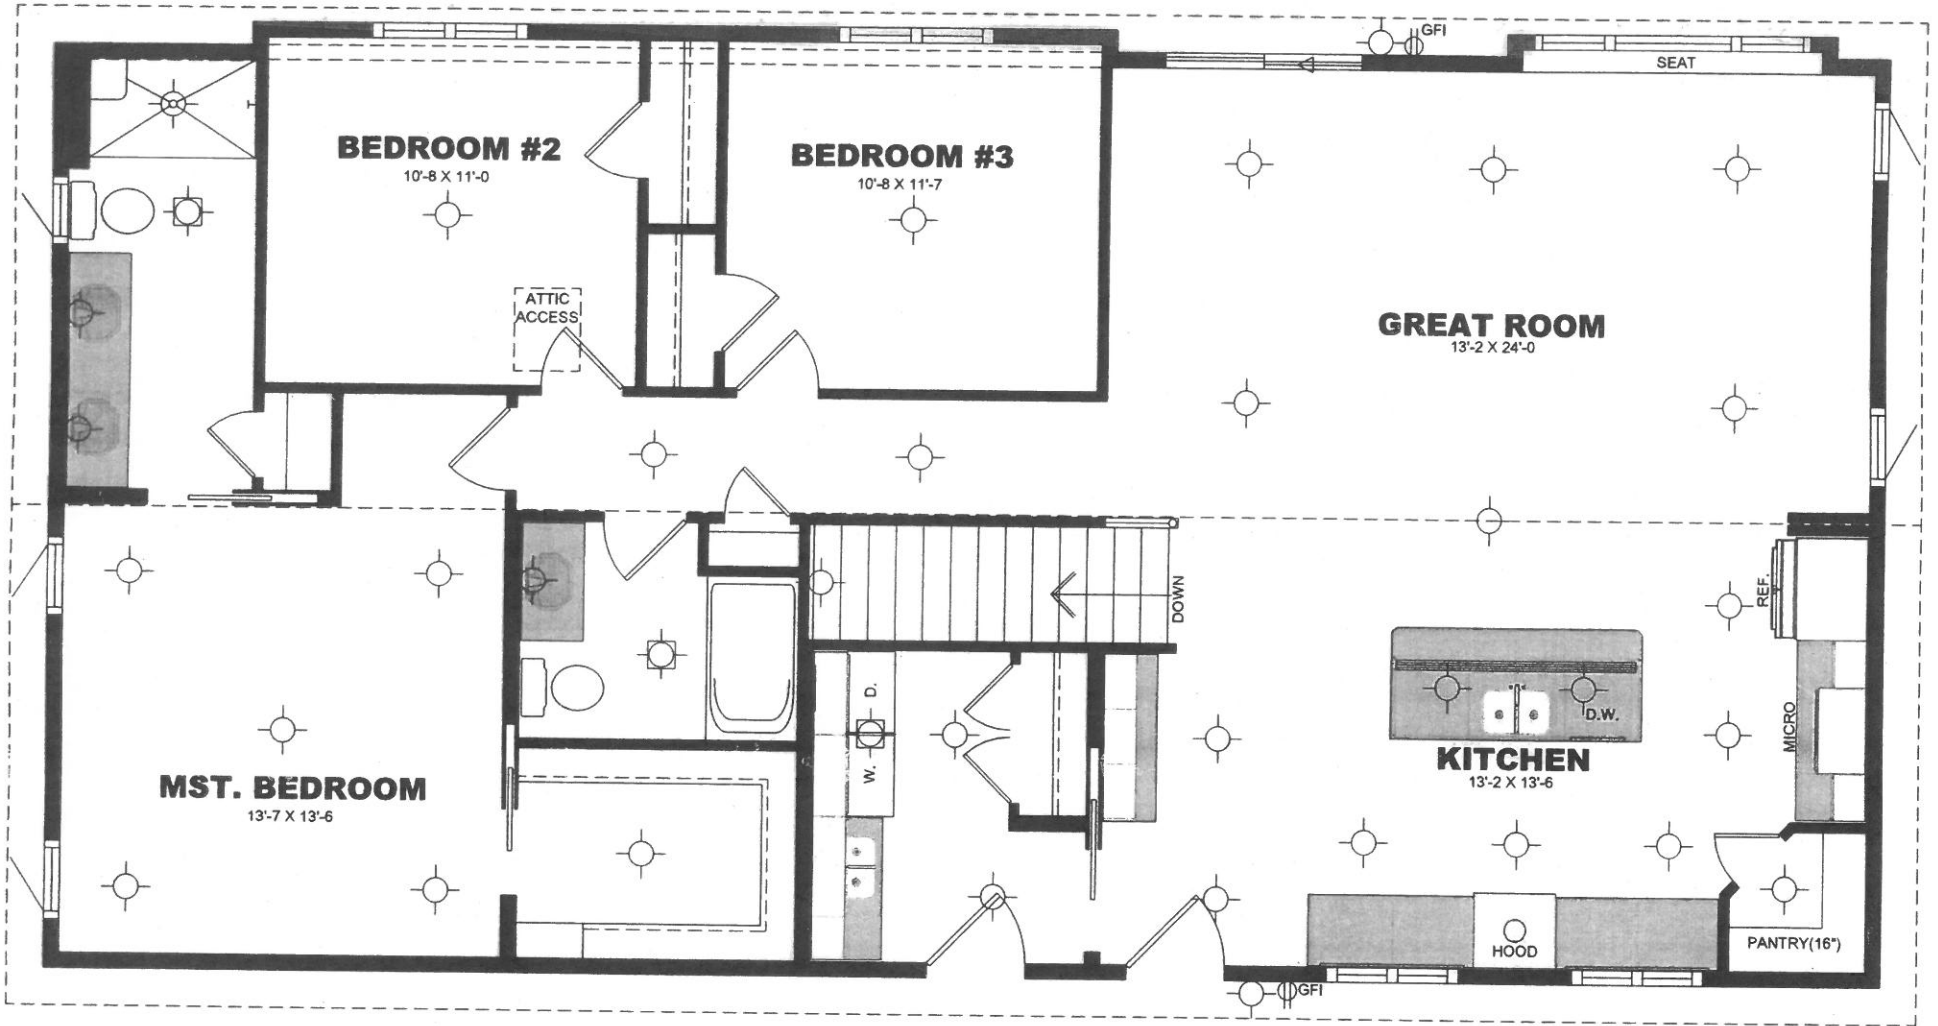

DYNAMIC - BECKER

28 x 56

1568 SQ FT

FLOOR PLAN

1/4"=1'-0" (DIMENSIONS FRAMING TO FRAMING)